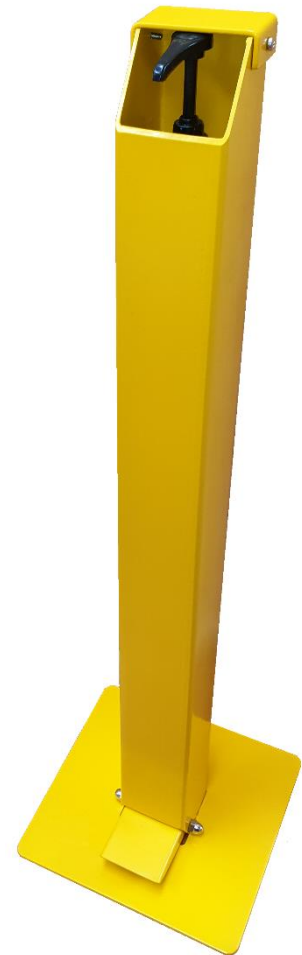

Touchless hand sanitiser dispenser built tough right here in NZ

The perfect sanitiser dispenser for all NZ businesses with foot pedal operation you can ensure clean hands from everyone entering your premises or work site.

- Stop the spread, stop contamination of sanitiser bottles
- Anti-theft of sanitiser bottles
- Prevent contamination of items and surfaces in your business
- Dispenser can be bolted to concrete
- Comes with first refillable bottle of sanitiser
- 5 litre refills available
- These are powder coated to order so you choose your colour
- Lead time for this product is as little as 3 days so get your orders in now!